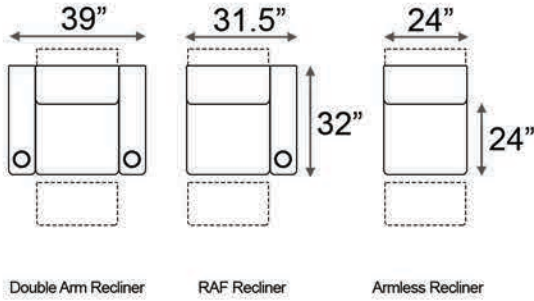

Armrest Width: 7.5"

Distance from wall needed for full recline: 3"

Popular Configurations