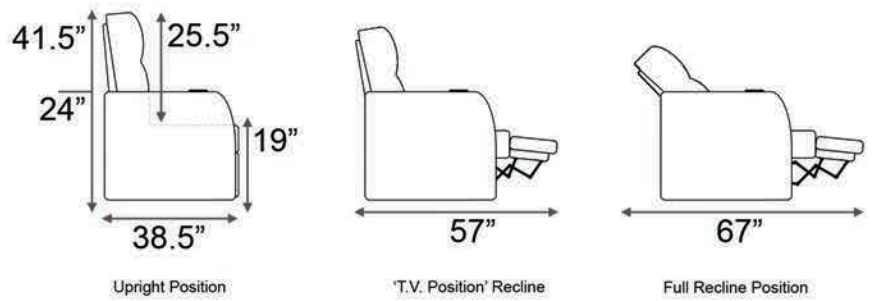

Armrest Width: 7.5"

Distance from wall needed for full recline: 3"

Popular Configurations