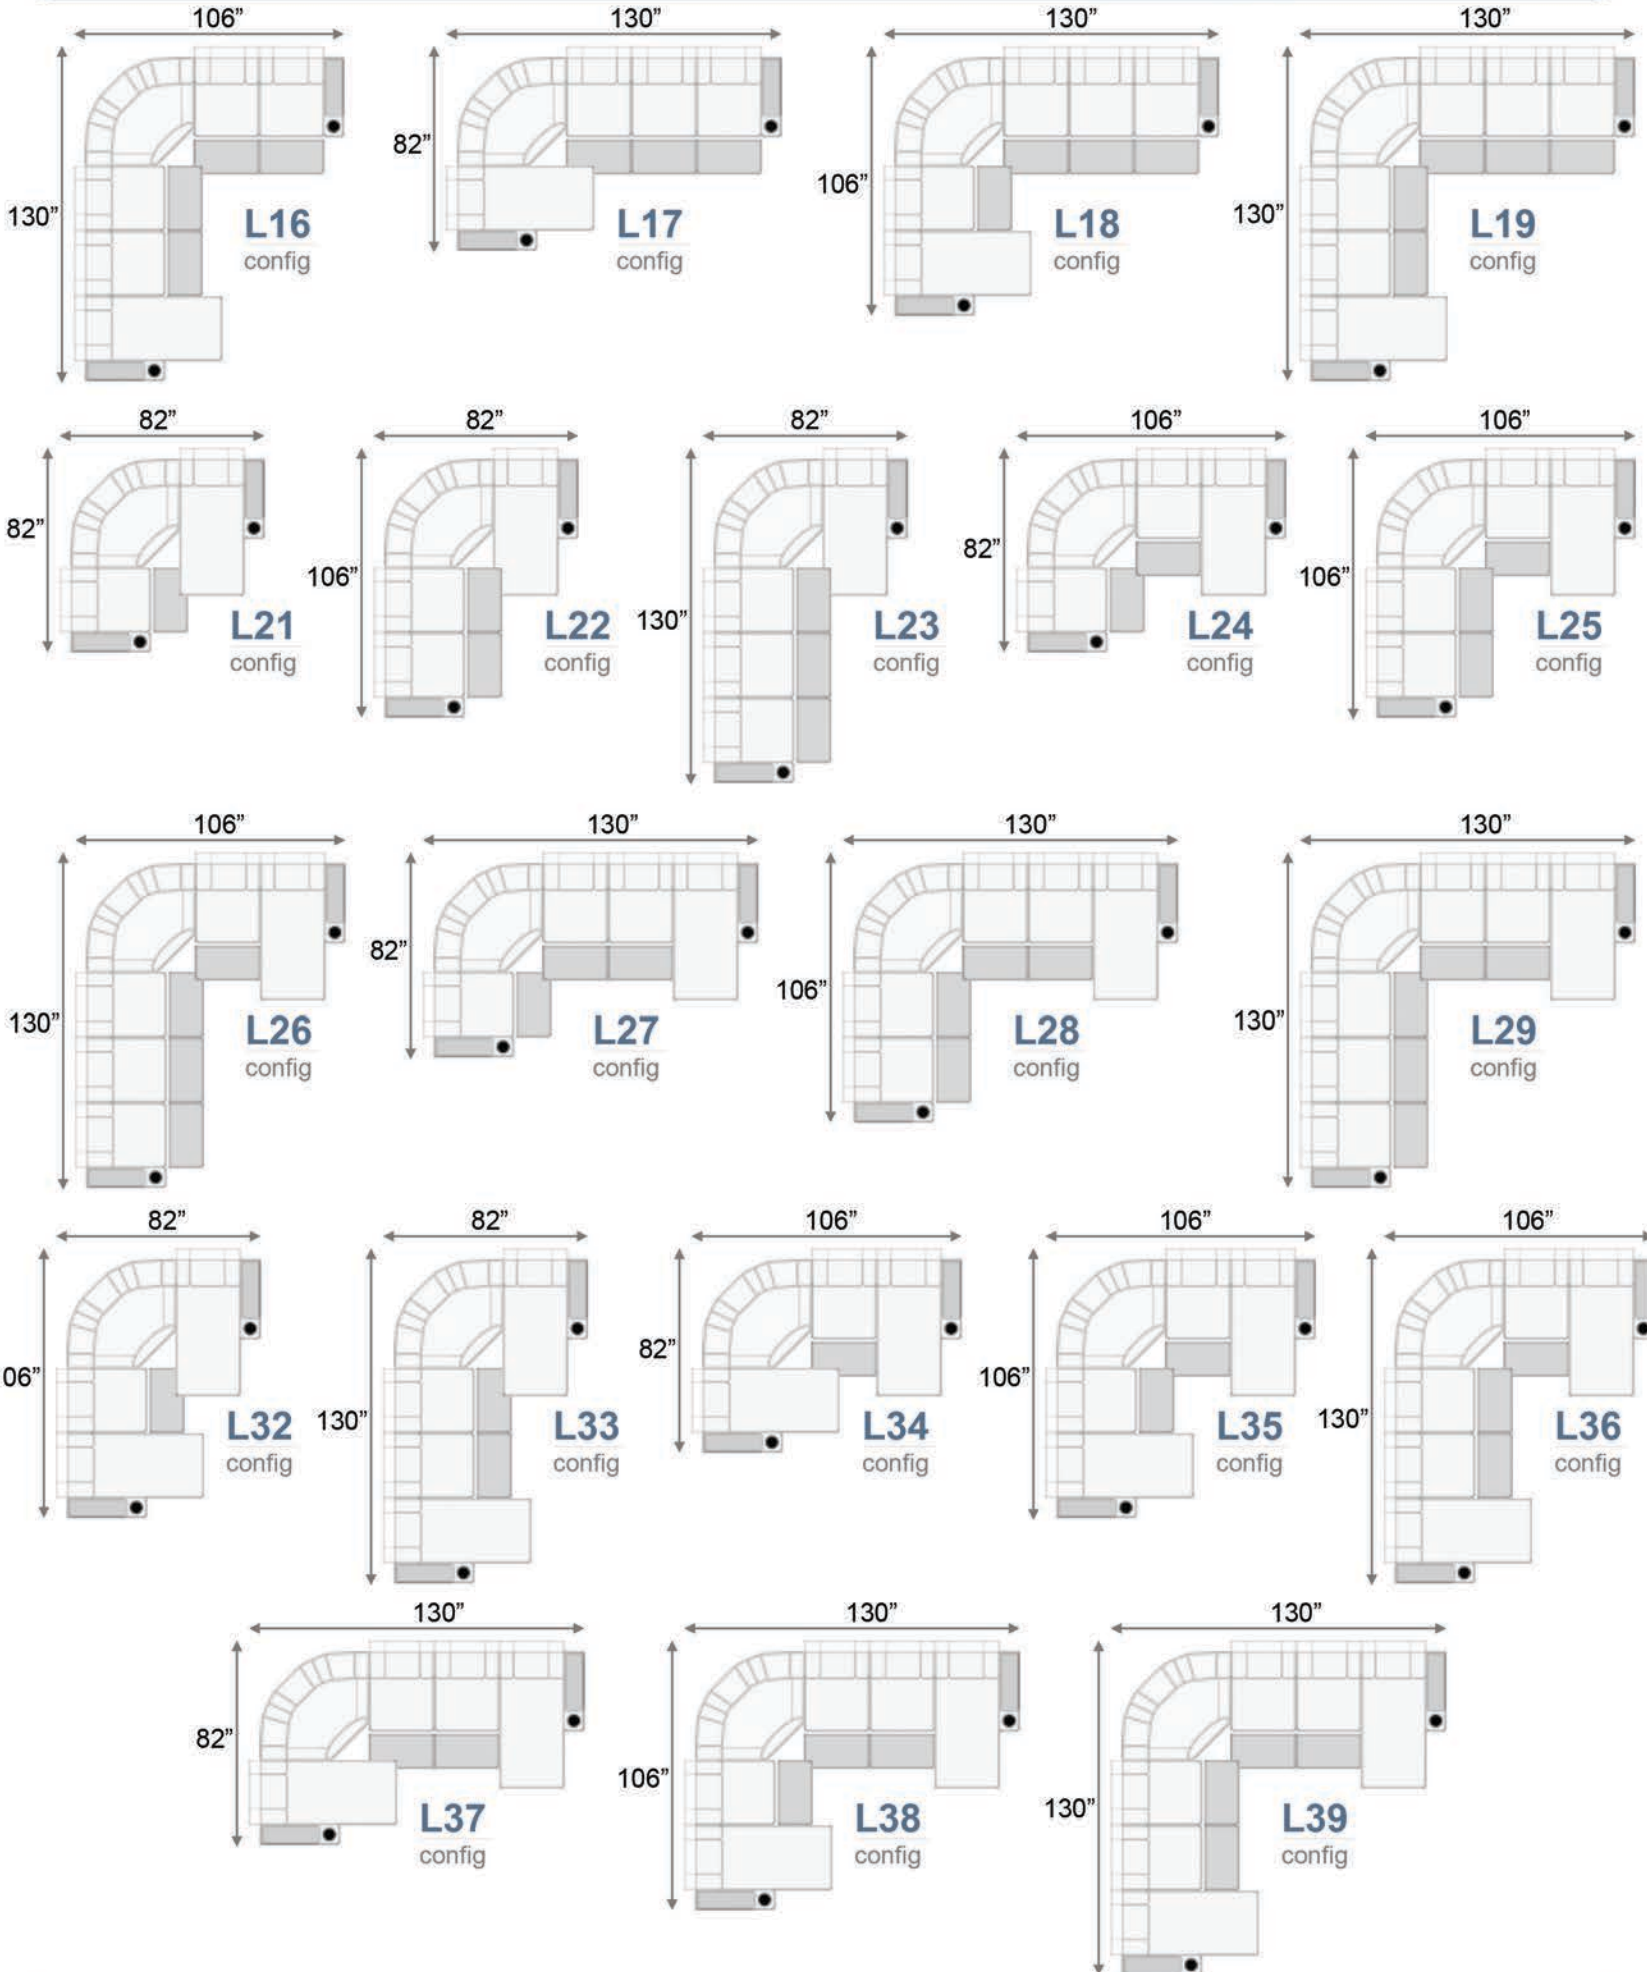

Distance from wall needed for full recline  
 LAF / RAF Recliner - 7"  
 LAF / RAF Chaiselounger - 19"

## Popular L-Sectional Configurations

# INNOVATOR SECTIONAL

L-SECTIONAL DIMENSIONS & CONFIGURATIONS

All product information is subject to change at anytime.

Seatcraft.com ©2014

Distance from wall needed for full recline  
 LAF / RAF Recliner - 7"  
 LAF / RAF Chaiselounger - 19"

## Popular Straight Configurations

\*All configurations are reversible