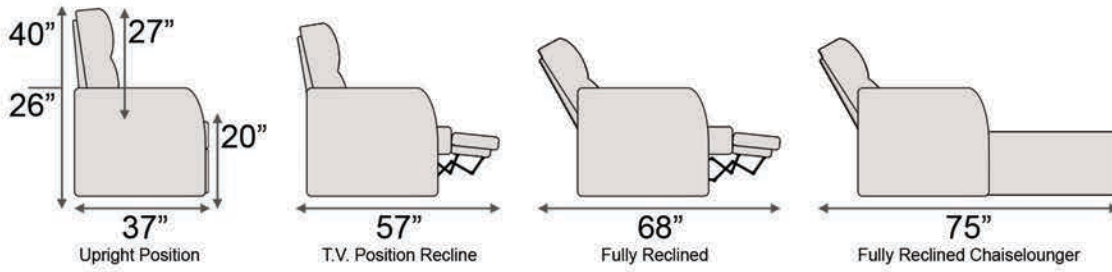

Distance from wall needed for full recline  
 LAF / RAF Recliner - 7"  
 LAF / RAF Chaiselounger - 19"

## Popular L-Sectional Configurations

# SEATCRAFT

# INNOVATOR SECTIONAL

L-SECTIONAL DIMENSIONS & CONFIGURATIONS

All product information is subject to change at anytime.

Seatcraft.com ©2014

Distance from wall needed for full recline  
 LAF / RAF Recliner - 7"  
 LAF / RAF Chaiselounger - 19"