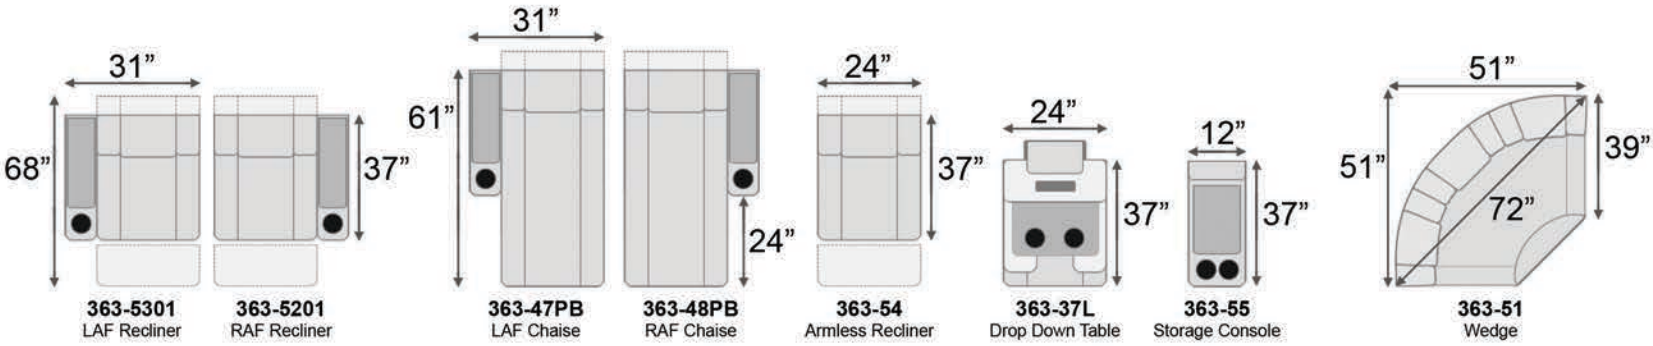

## Popular L-Sectional Configurations

# INNOVATOR SECTIONAL

L-SECTIONAL DIMENSIONS & CONFIGURATIONS

All product information is subject to change at anytime.

Seatcraft.com ©2014

Distance from wall needed for full recline  
 LAF / RAF Recliner - 7"  
 LAF / RAF Chaiselounger - 19"