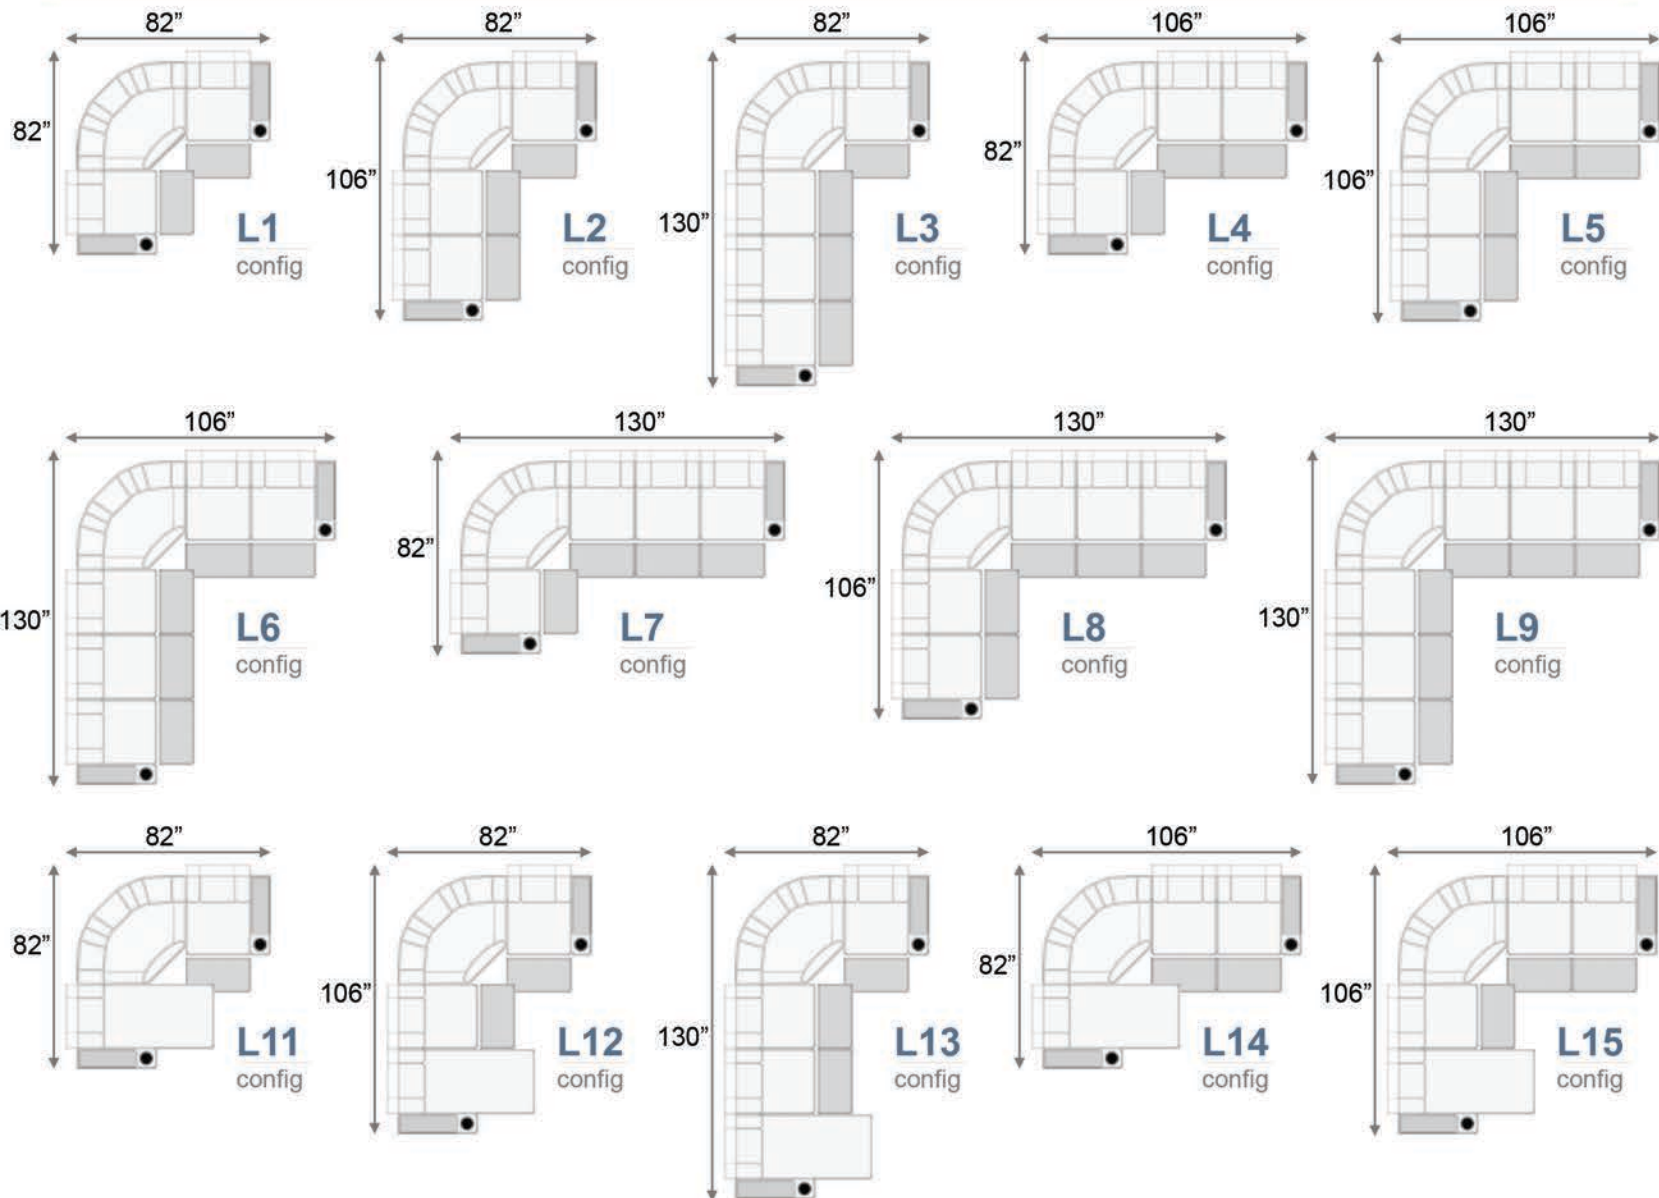

Distance from wall needed for full recline  
 LAF / RAF Recliner - 7"  
 LAF / RAF Chaiselounger - 19"

## Popular L-Sectional Configurations

# INNOVATOR SECTIONAL

L-SECTIONAL DIMENSIONS & CONFIGURATIONS

All product information is subject to change at anytime.

Seatcraft.com ©2014

Distance from wall needed for full recline  
 LAF / RAF Recliner - 7"  
 LAF / RAF Chaiselounger - 19"

## Popular Straight Configurations

\*All configurations are reversible