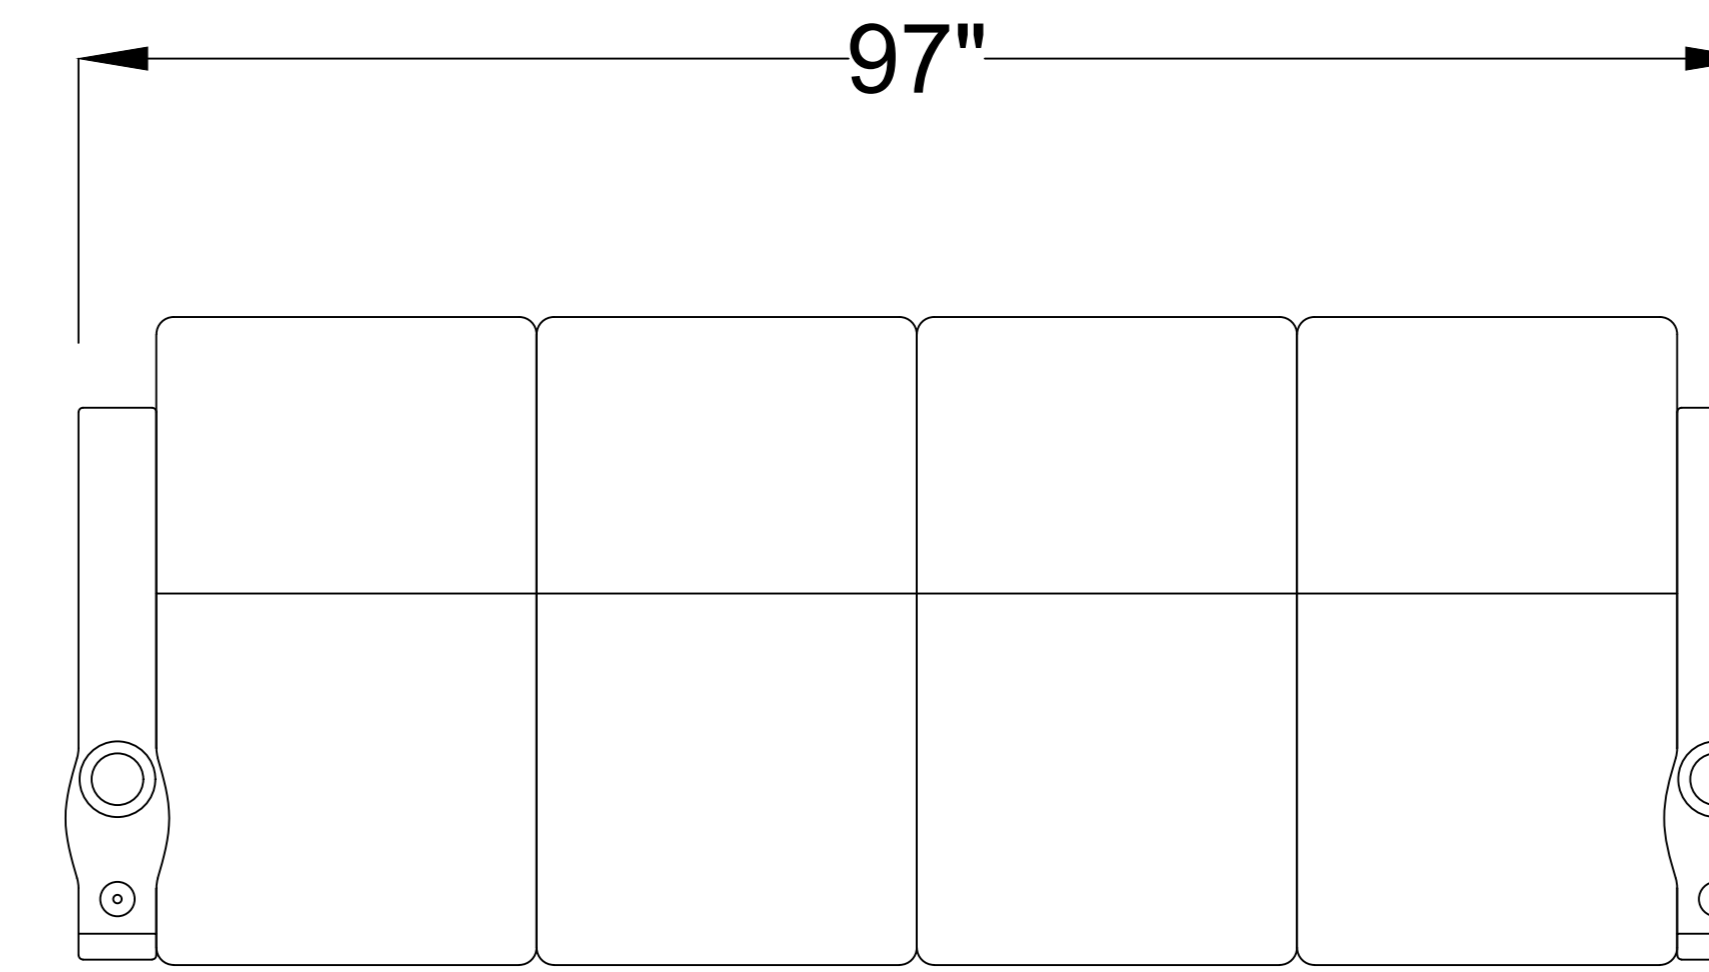

Love Seat Configuration

Left Arm + Right Arm

Couch of Three

Left Arm + No Arm + Right Arm

Couch of Four

Left Arm + No Arm + No Arm + Right Arm

Row of Four with Center Love Seat

Left Arm + Left Arm + Right Arm + Right Arm
(or)
Double Arms + No Arm + No Arm + Double Arm

Row of Four with Dual Love Seat

Left Arm + Right Arm + No Arm + Right Arm
(or)
Left Arm + No Arm + Left Arm + Right Arm

Title: Syracuse Motorized Seats

E

D

C

B

A