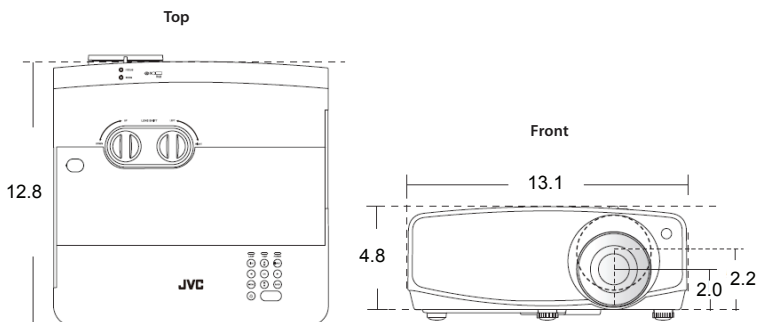

Specifications

| LX-UH1B/W | |
|-----------------------|---|
| Imaging Device | 0.47" TRP DMD |
| Resolution | 3840 x 2160 (TRP) |
| Brightness (Max) | 2000 Lumens |
| Colour Space | 100% of Rec. 709 (BT.2020 Compatible) |
| Light Source | NSH 240W Lamp (PK-L2417U) |
| Lens | 1.6x (Manual Zoom and Focus) |
| Throw Ratio | 1.36 - 2.18:1 |
| Lens Shift | V: +/-60% H: +/-23% (Manual) |
| HDR | Yes (HDR10, Hybrid-Log Gamma) |
| Terminals | HDMIx2, Max. Resolution 3840 X 2160 4K 60p (4:4:4 8bit / 4:2:2 12bit (18Gbps) HDMI-1 Only, HDCP2.2, Computer In, USB Mini-B(for Service), RS232, USB type A (Power Supply), 12V trigger |
| Dimension (W x D x H) | 13.1" x 13.1" x 5.3" (w/Feet and Lens) |
| Weight | 10.2 lbs. |

Connectors

External Dimensions (unit: inches)

Throw Distance

| Screen Size Diagonal (Inch) | Size of projected image | | | | Throw Distance (16:9) | | | |
|-----------------------------|-------------------------|-----|-------|-----|-----------------------|-----|------|-----|
| | Height | | Width | | Wide | | Tele | |
| | Inch | cm | Inch | cm | Inch | cm | Inch | cm |
| 95 | 47 | 118 | 83 | 210 | 112 | 285 | 180 | 456 |
| 100 | 49 | 125 | 87 | 221 | 118 | 300 | 189 | 480 |
| 120 | 59 | 149 | 105 | 266 | 142 | 360 | 227 | 576 |
| 150 | 74 | 187 | 131 | 332 | 177 | 450 | 283 | 720 |
| 180 | 88 | 224 | 157 | 398 | 213 | 540 | 340 | 864 |
| 200 | 98 | 249 | 174 | 443 | 236 | 600 | 378 | 960 |